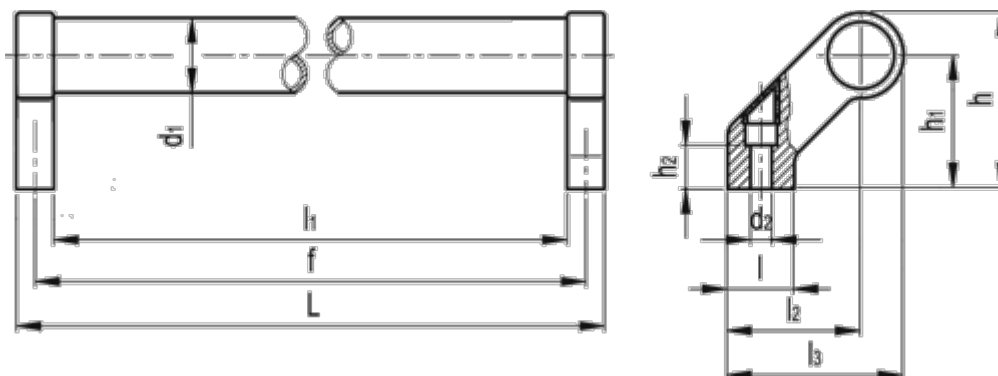

# Data Sheet

Article number: 20139200B

Description: E+G Handle GN 333-28-200-B-EL

## Measures

d1 = 28

l2 = 50

d2 = 6.5

l3 = 66

f +/-0.5 = 200

Weight (g) = 430

h = 66

h1 = 50

h2 = 17

L = 214

l1 = 186